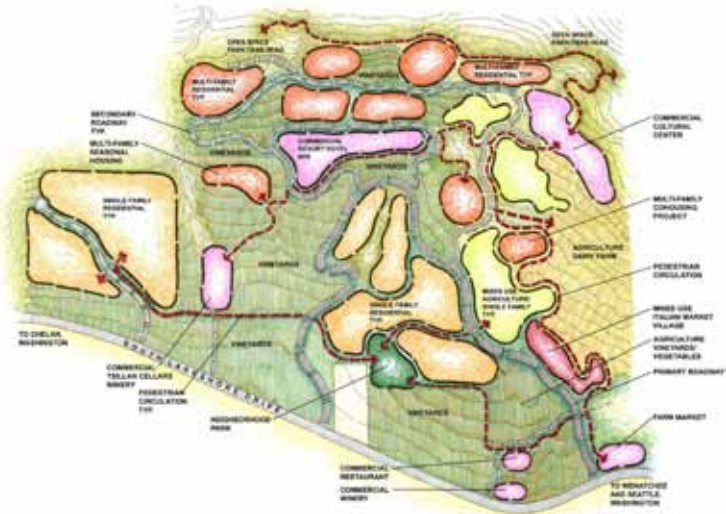

Large Scale Site Planning

ecoPlan & Design’s expertise with large scale site planning is well respected in the industry. Our unique approach considers terrain, views, traffic flow, and green spaces, and always incorporates a sense of community. This emphasis results in “user friendly” environments for those who choose to work and live in the areas we have designed.

Chelan, WA Tuscan Village

We provided early conceptualization of this Tuscan themed, multi-use, resort complex. The site will contain learning centers, single and multi-family residences, resort complex with a hotel, a restaurant, and other amenities.

Orondo, WA Desert Highlands at Desert Canyon Golf Resort

This 88 acre project sits in the middle of the golf resort. The design emphasizes mountain, river and course views with park amenities. It is a 140 lot residential development.

Orondo, WA Conceptual Residential Housing Development

This quick sketch was developed to show a perspective client one design philosophy verses “engineered” solutions previously provided to the client.